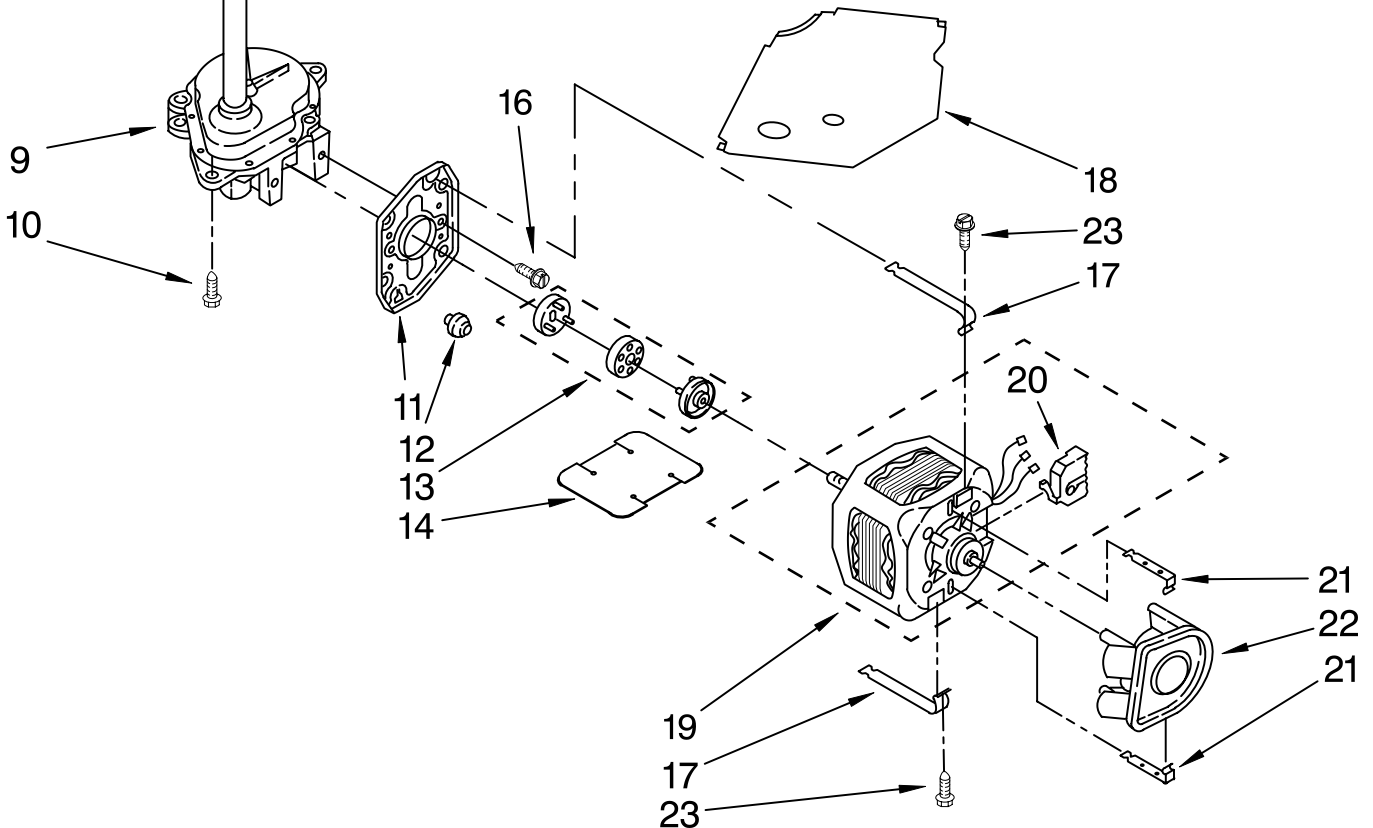

FOR ORDERING INFORMATION REFER TO PARTS PRICE LIST

BRAKE, CLUTCH, GEARCASE, MOTOR AND PUMP PARTS

For Models: LBR5432PQ2, LBR5432PT2

(Designer White) (Biscuit)

Illus. No.	Part No.	DESCRIPTION
1	388951	Brake & Drive Tube (Complete) (Refer to Page 11 For Further Breakdown)
2	63292	Washer, Spin Tube Thrust
3	62697	Ring, Spin Tube Support
4	63283	Ring, Retainer
5	3951311	Clutch (Complete)
6	3951308	Band & Lining, Clutch (Includes Illus. 7 & 8)
7	62646	Cap, Clutch Spring (2)
8	3946792	Spring, Clutch
9	3360630	Gearcase (Complete) (Refer To Page 12 For Further Breakdown.)

Illus. No.	Part No.	DESCRIPTION
10	3357334	Screw, Gearcase To Base (3)
11	62611	Plate, Motor Mount To Gearcase
12	62691	Grommet, Motor (4)
13	285753	Coupling, Motor And Isolation Coupling
14	3946532	Shield, Motor
15	8577374	Seal
16	3400516	Screw
17	3349637	Retainer, Motor (2)
18	3362089	Shield, Tub To Motor
19	8528157	Motor, Main Drive
20	3952056	Switch, Main Drive Motor
21	8546127	Retainer, Pump (2)
22	3363394	Pump (Complete)
23	3387485	Screw, 10-16 x 5/8
24	3355454	Clip, Anti-Rattle